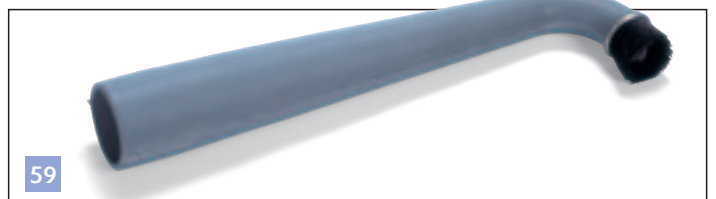

NVA-601178 300mm 90 Deg Rubber Nozzle

59