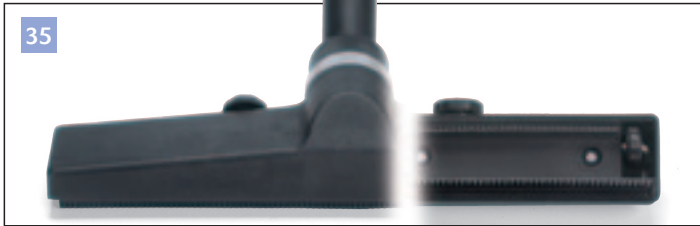

NVA-601432 400mm Widetrack Adjustable Brush Nozzle