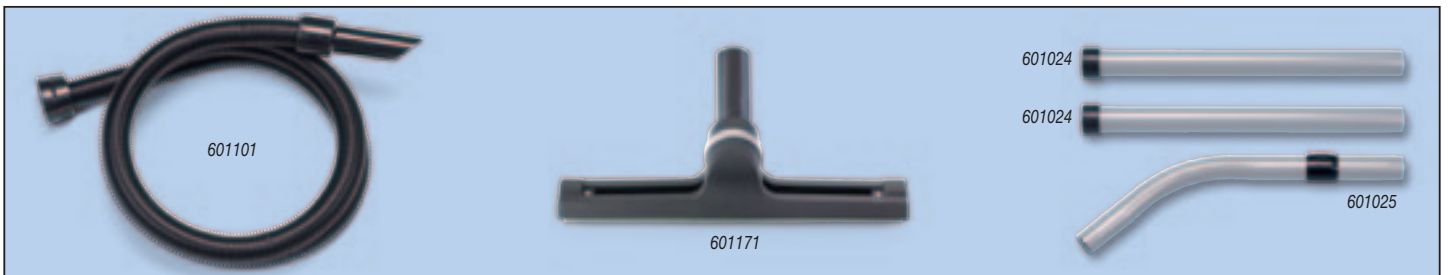

Kit AA14 607267 Basic 32mm Aluminium NWP 360 Wet Floor Kit

NVA-601101 2.4m Nuflex Threaded Hose
NVA-601025 Aluminium Tube Bend with Volume Control

NVA-601024 Aluminium Extension Tube (x 2)
NVA-601171 NWP 360mm Wet Pick Up Nozzle