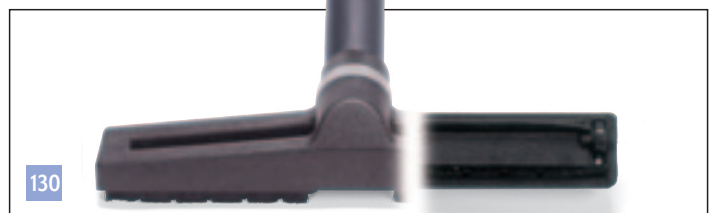

NVC-603631 400mm Widetrack Carpet Nozzle

130