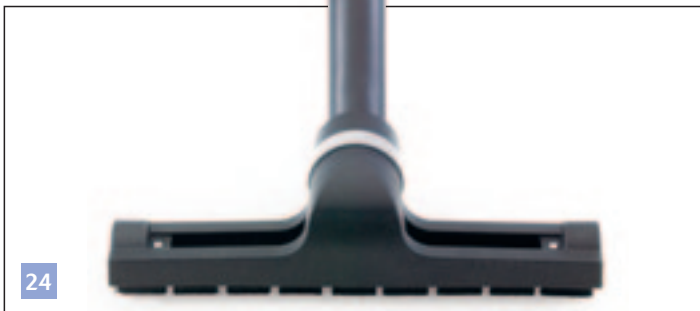

23 NVA-601239 320mm Free Flo' Floor Nozzle