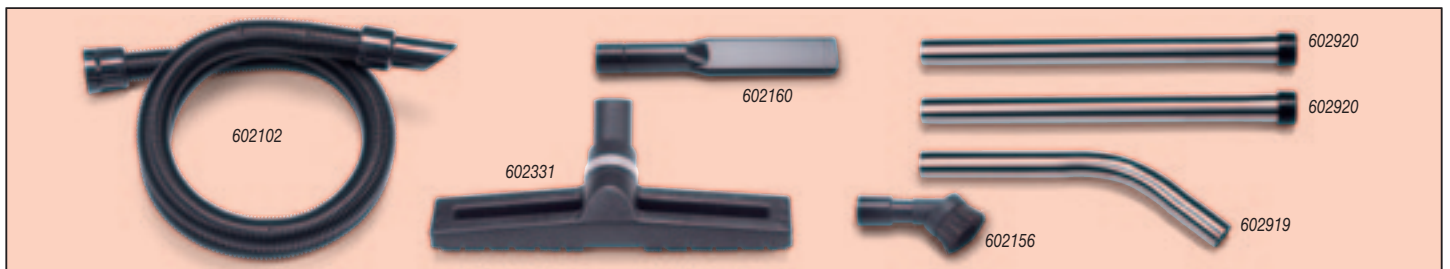

Cleancare Accessory Kits 38mm

Kit BB0 607330 Basic 38mm Universal Combo Floor Kit

NVB-602102 2.4m Nuflex Threaded Hose
 NVB-602919 Stainless Steel Tube Bend

NVB-602920 Stainless Steel Extension Tube
 NVB-602137 300mm Combination Floor Nozzle