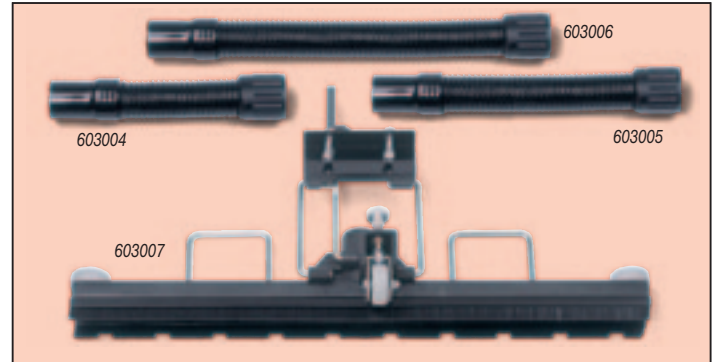

610mm Dry Pick-Up Fixed Floor Kit

Kit CC4 607004 Dry Pick Up Fixed Floor Kit For Use With NQS 350 Series

- NVC-603007 Fixed Floor Tool (Dry)
- NVC-603004 Hose (350mm)

Kit CC5 607005 Dry Pick Up Fixed Floor Kit, For Use With NVQ 900-22/NT 750-2/900-2 Series

- NVC-603007 Fixed Floor Tool (Dry)
- NVC-603005 Hose (520mm)