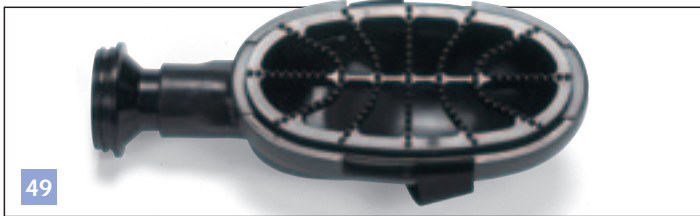

NVA-601918 610mm Stainless Steel Gulper/Scraper Tool

NVA-601919 610mm Boiler/Cevice Tool

NVA-601154 Grooming Brush (Use With 601104 Hose)

NVA-601155 Grooming Pin Comb (Use With 601104 Hose)

49

NVA-601156 Grooming Curry Comb (Use With 601104 Hose)