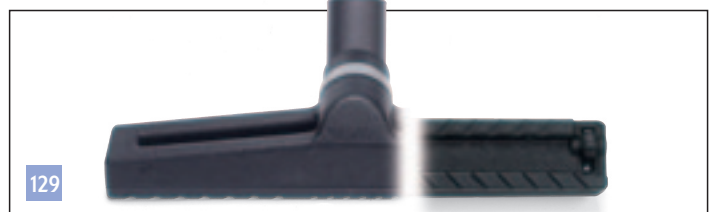

NVC-603531 400mm Widetrack Wet Pick Up Nozzle

129