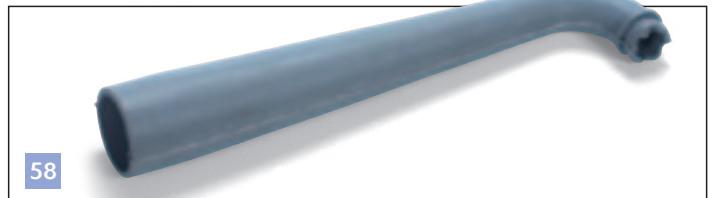

54

NVA-601147 150mm Upholstery Nozzle Including Slide On Brush

55

NVA-601142 240mm Crevice Tool

56

NVA-601141 Double Taper Hose/Tool Adaptor

57

NVA-601177 300mm Straight Conical Rubber Nozzle