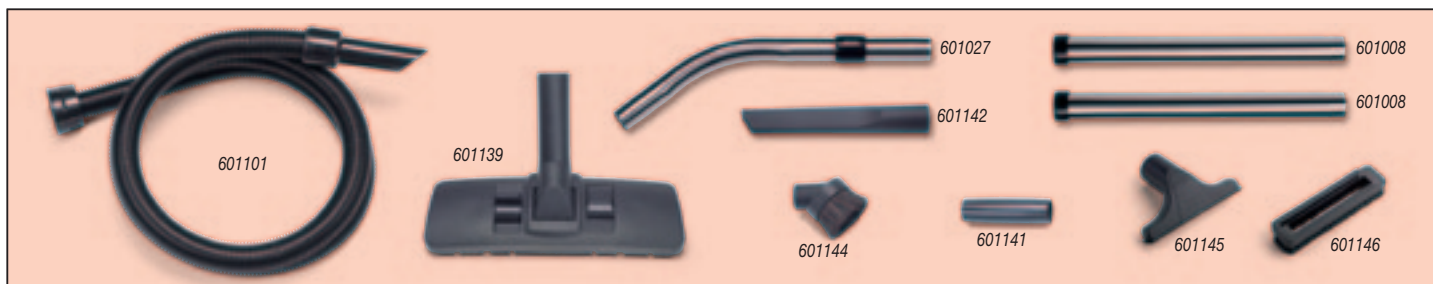

Kit A1 607301 Full 32mm Stainless Steel Universal Combo Kit

NVA-601101 2.4m Nuflex Threaded Hose
NVA-601027 Stainless Steel Tube Bend with Volume Control
NVA-601008 Stainless Steel Extension Tube (2 off)
NVA-601139 300mm Combination Floor Nozzle
NVA-601141 Double Taper Hose/Tool Adaptor

NVA-601142 240mm Crevice Tool
NVA-601144 65mm Soft Dusting Brush
NVA-601145 150mm Upholstery Nozzle
NVA-601146 150mm Slide on Brush for Upholstery Nozzle