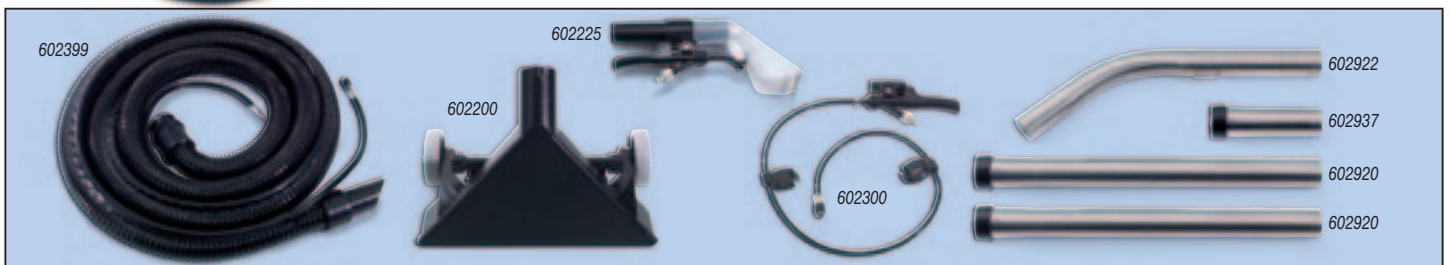

Kit BS27 607248 HiLo-15 38mm Stainless Steel Cleanotec Aluminium Trijet Extraction Kit

NVB-602399	4.0 Metre Cleanotec Extraction Hose (38mm Dia)	NVB-602200	Cleanotec TriJet Extraction Floor Nozzle Assembly
NVB-602922	38mm Stainless Steel Extraction Tube Bend	NVB-602300	Cleanotec TriJet Trigger And Solution Tube Assembly
NVB-602920	Stainless Steel Extension Tube	NVB-602225	100mm Upholstery Extraction Nozzle
NVB-602937	145mm Stainless Steel Extension Tube