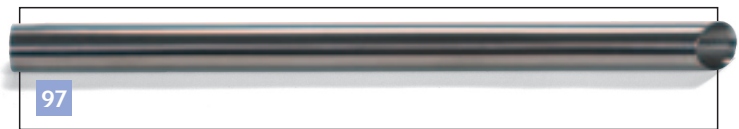

NVB-602432 400mm Widetrack Adjustable Brush Nozzle