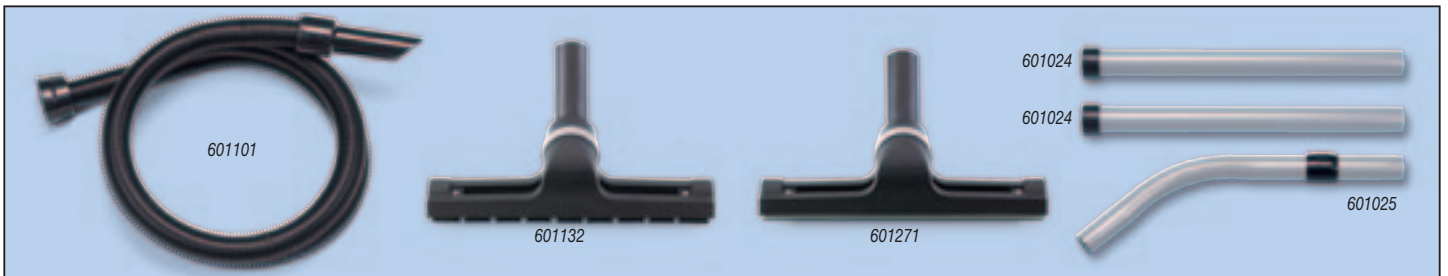

NVA-601104 5.0m Double Threaded Grooming Hose
 NVA-601154 Grooming Brush (Use With 601104 Hose)

NVA-601155 Grooming Pin Comb (Use With 601104 Hose)
 NVA-601156 Grooming Curry Comb (Use With 601104 Hose)