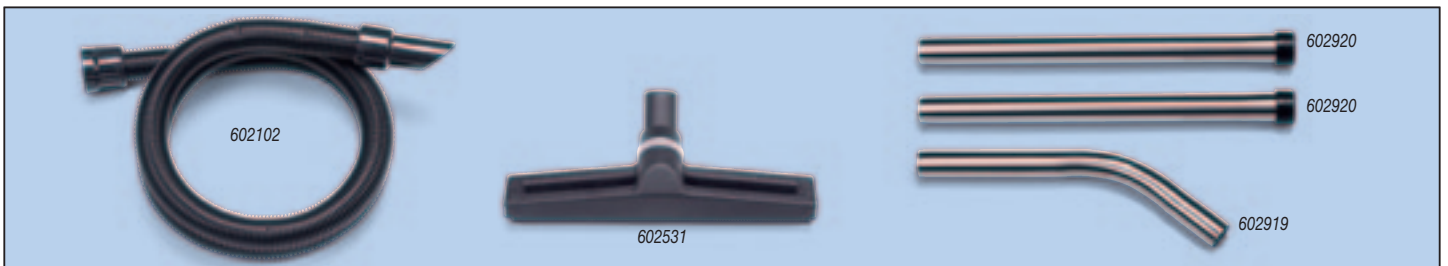

Kit BB7 607337 38mm Multiflo' 400mm Wet Floor Kit

NVB-602102 2.4M Nuflex Threaded Hose NVB-2B
NVB-602919 Stainless Steel Tube Bend NVB-19B

NVB-602920 Stainless Steel Extension Tube
NVB-602531 400mm Widetrack Wet Pick Up Nozzle