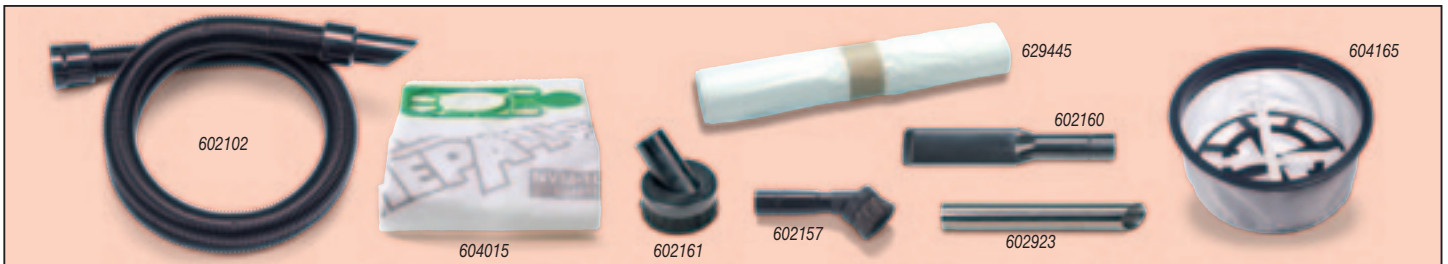

NVB-602102 2.4M Nuflex Threaded Hose NVB-2B
 NVB-602919 Stainless Steel Tube Bend NVB-19B

NVB-602920 Stainless Steel Extension Tube
 NVB-602273 NBP 300mm Dry Pick Up Floor Tool.

Kit BB17 607347 38mm Basic Inclusive HZQ 200-2/250-2 Kit