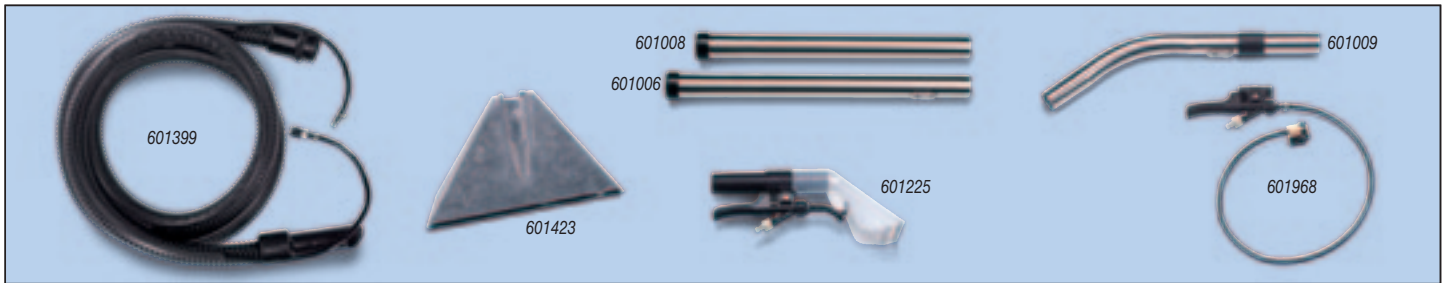

Kit A41A 607148 32mm Stainless Steel Commercial Extraction Kit

NVA-601399 4.0m Cleantec Extraction Hose
NVA-601009 Stainless Steel Extraction Trigger Bend Tube
NVA-601006 Stainless Steel Lower Nozzle Extraction Tube
NVA-601008 Stainless Steel Extension Tube

NVA-601423 275mm Aluminium Extraction Nozzle
NVA-601225 100mm Upholstery Extraction Nozzle
NVA-601968 Cleantec Trigger Valve and Spray Tube