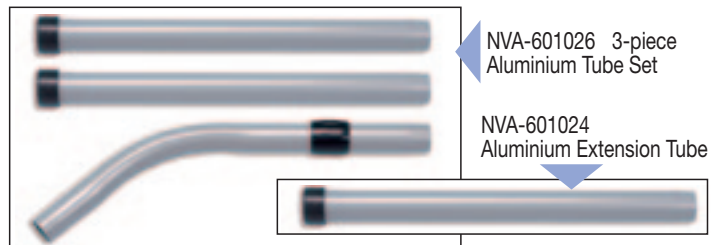

- NVA-601226 290mm Easy Ride Airo Brush (Red)
 NVA-601227 290mm Easy Ride Airo Brush (Black)
 NVA-601228 190mm Easy Ride Hairo Brush (Black)

NVA-601132 NBP 300mm Dry Brush Nozzle

NVA-601026 3-piece Aluminium Tube Set