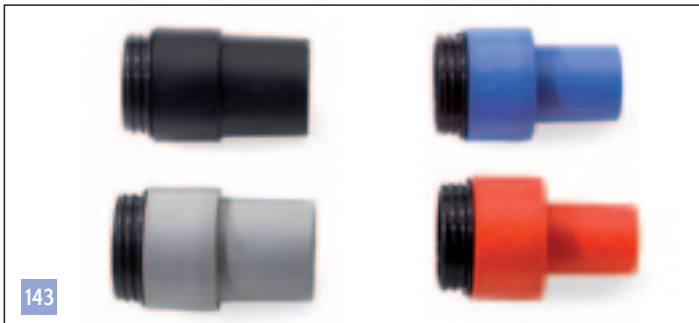

140

NVC-602161 152mm Rubber Brush with Soft Bristles
NVC-602162 152mm Rubber Brush with Stiff Bristles

141

NVC-602163 130mm Rubber Gulper Nozzle

Dustcare Accessories 51mm

142

NDA-603208 5.0m Hiloflex Hose Double Swivel