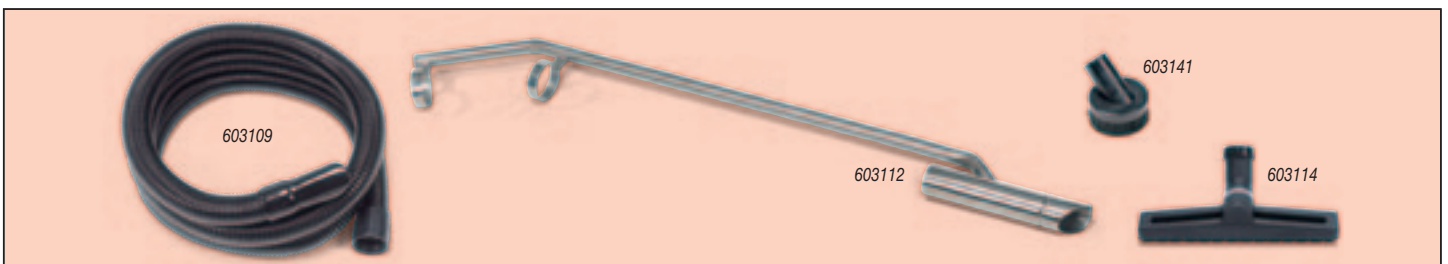

Kit C14 607384 51mm Stainless Steel Multiflo' 400mm Kit

- NVC-603109 4.0m Hiloflex Threaded Hose
- NVC-603112 Stainless Steel Floor Gulper for Hiloflex Hose

- NVC-603114 400mm Brush Nozzle for Floor Gulper
- NVC-603141 152mm Rubber Brush with Stiff Bristles