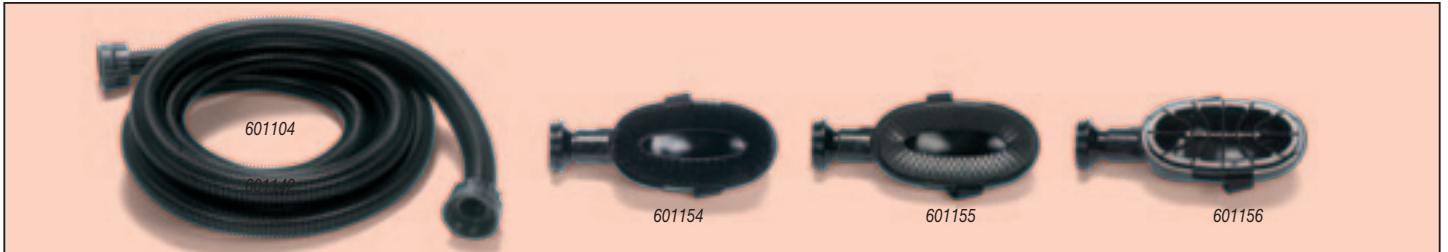

Kit A8 607308 Full 32mm Animal Grooming Kit

NVA-601104 5.0m Double Threaded Grooming Hose
NVA-601154 Grooming Brush (Use With 601104 Hose)

NVA-601155 Grooming Pin Comb (Use With 601104 Hose)
NVA-601156 Grooming Curry Comb (Use With 601104 Hose)