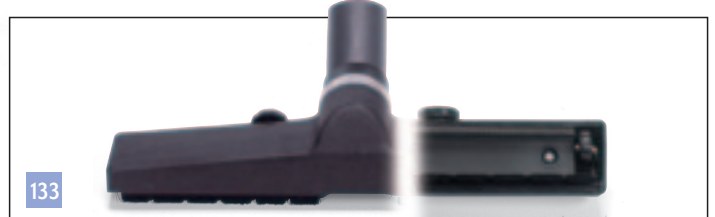

129

NVC-603631 400mm Widetrack Carpet Nozzle

130

NVC-603331 400mm Widetrack Brush/Rubber Nozzle

131

NVC-603432 400mm Widetrack Adjustable Brush Nozzle

132

NVC-603532 400mm Widetrack Adjustable Wet Pick Up Nozzle