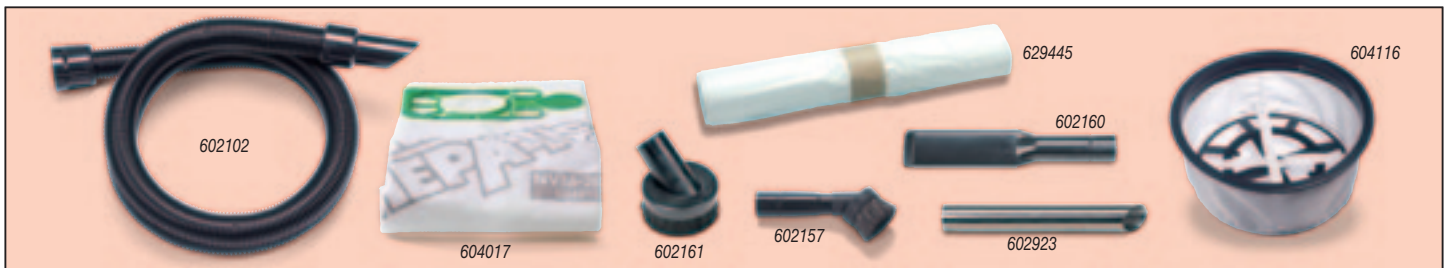

Kit BB19 607349 38mm Basic Inclusive HZDQ 570-2 Kit

NVB-602102	2.4M Nuflex Threaded Hose NVB-2B	NVM-629445	Roll of 10 x 120-litre Waste Bags (700mm x 1100mm), White
NVM-604017	10 (NVM-3BH) Hepaflo Dust Bags	NVB-602160	305mm ABS Crevice Tool
NVB-602161	152mm Rubber Brush with Soft Bristles	NVB-602923	305mm Stainless Steel Gulper/Scraper Tool
NVB-602157	65mm Soft Dusting Brush with Hose Adaptor	NVM-604116	Primary Permatex Filter for 356mm Machine