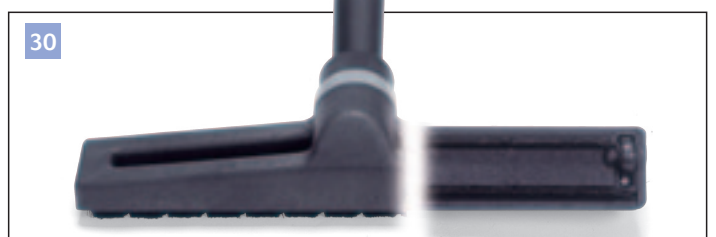

26 NVA-601130 NBP 360mm Dry Brush Nozzle

27 NVA-601171 NWP 360mm Wet Pick Up Nozzle

28 NVA-601122 NBA 360mm Aluminium Dry Brush Nozzle

29 NVA-601123 NWA 360mm Aluminium Wet Pick Up Nozzle

30 NVA-601431 400mm Widetrack Brush Nozzle