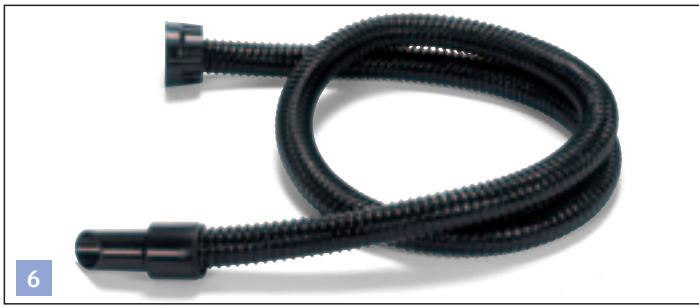

2
NVA-601107 1.9m Nuflex Threaded Hose
NVA-601101 2.4m Nuflex Threaded Hose
NVA-601102 2.9m Nuflex Threaded Hose
NVA-601303 3.9m Nuflex Threaded Hose