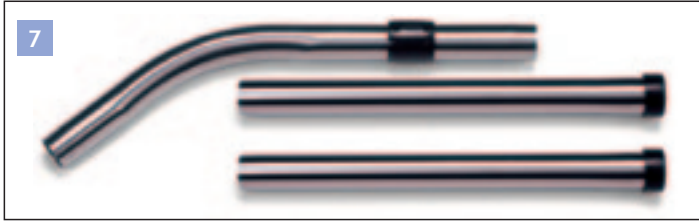

6
NVA-601148 2.0m Hiloflex Threaded Hose
NVA-601149 3.0m Hiloflex Threaded Hose