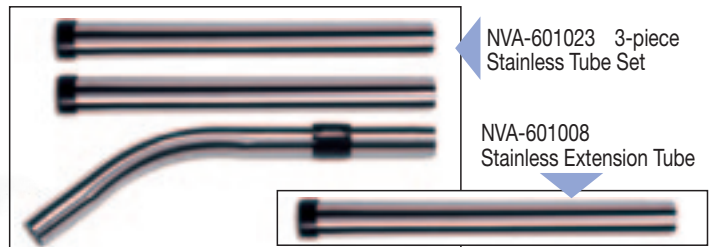

NVA-601008 Stainless Extension Tube