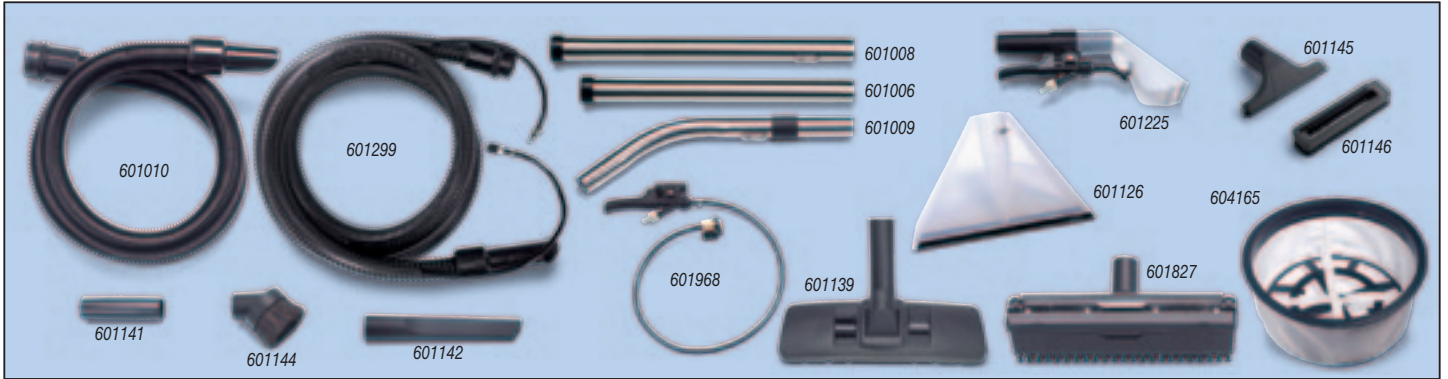

Kit A26A 607326 Full 32mm Stainless Steel Spray Extraction Kit

NVA-601010	1.9m Nuflex Bayonet Hose	NVA-601225	100mm Upholstery Extraction Nozzle
NVA-601299	3.0m Cleantec Extraction Hose	NVA-601968	Cleantec Trigger Valve and Spray Tube
NVA-601009	Stainless Steel Extraction Trigger Bend Tube	NVA-601144	65mm Soft Dusting Brush
NVA-601006	Stainless Steel Lower Nozzle Extraction Tube	NVA-601142	240mm Crevice Tool
NVA-601008	Stainless Steel Extension Tube	NVA-601141	Double Taper Hose/Tool Adaptor
NVA-601139	300mm Combination Floor Nozzle	NVA-604165	Tritex Filter for 12/305mm dia Machines
NVA-601126	275mm Fishtail Extraction Nozzle	NVA-601145	150mm Wide Upholstery Nozzle
NVA-601827	300mm Dual Scrub/Wet Pick UP Nozzle	NVA-601146	150mm Wide Slide on Brush for Upholstery Nozzle