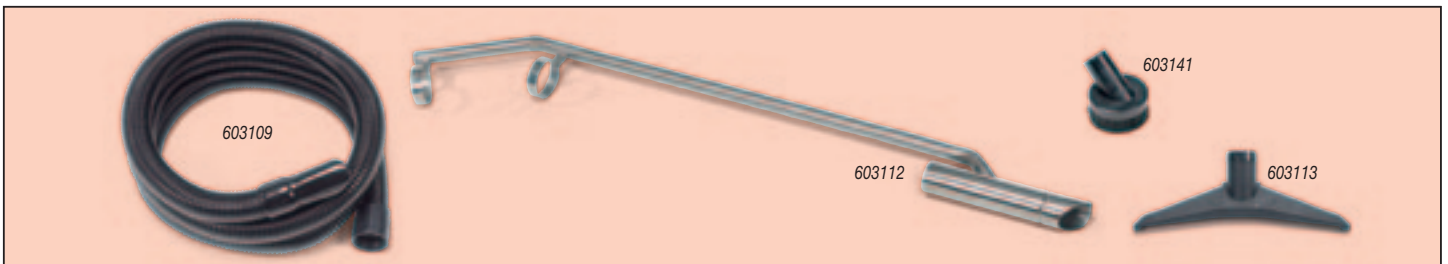

Kit C12 607382 51mm Stainless Steel Scavenger 400mm Kit

- NVC-603109 4.0m Hiloflex Threaded Hose
- NVC-603112 Stainless Steel Floor Gulper for Hiloflex Hose

- NVC-603113 450mm Scavenger Nozzle for Floor Gulper
- NVC-603141 152mm Rubber Brush with Stiff Bristles