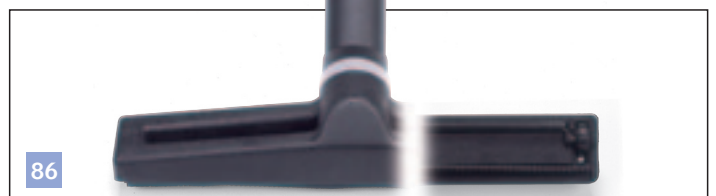

NVB-602431 400mm Widetrack Brush Nozzle