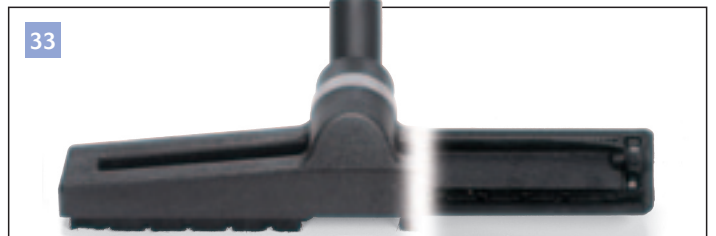

32 NVA-601631 400mm Widetrack Carpet Nozzle