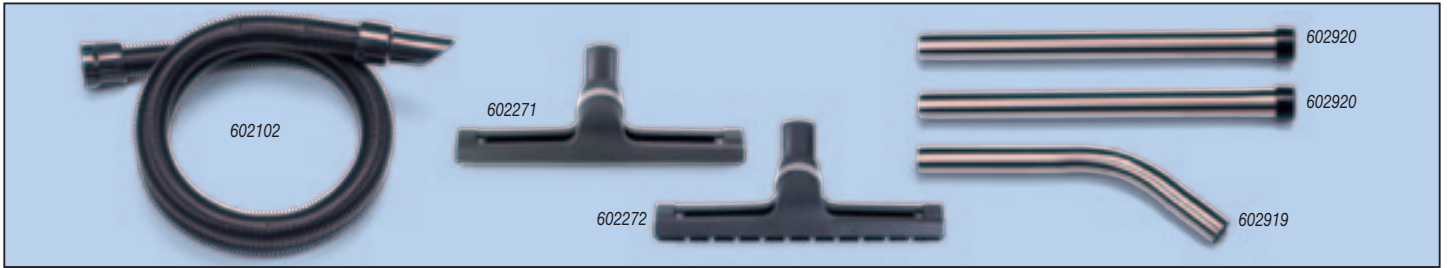

Kit BS8 607241 38mm NWP 360 Wet or Dry Kit

NVB-602102 2.4M Nuflex Threaded Hose NVB-2B
NVB-602919 Stainless Steel Tube Bend NVB-19B
NVB-602920 Stainless Steel Extension Tube

NVB-602271 NWP 360mm Wet Pick Up Floor Tool.
NVB-602272 NBP 360mm Dry Pick Up Floor Tool.