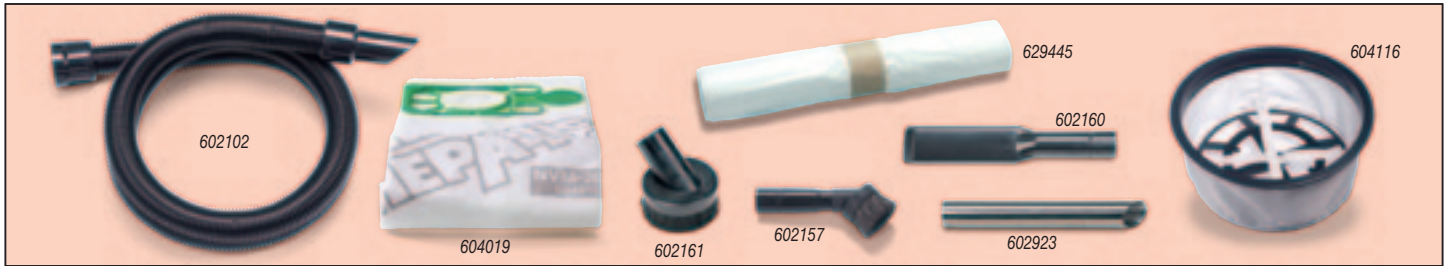

Kit BB20 607350 38mm Basic Inclusive HZDQ 750-2/900-2 Kit

NVB-602102	2.4M Nuflex Threaded Hose NVB-2B	NVM-629445	Roll of 10 x 120-litre Waste Bags (700mm x 1100mm), White
NVM-604019	10 (NVM-4BH) Hepaflo Dust Bags	NVB-602160	305mm ABS Crevice Tool
NVB-602161	152mm Rubber Brush with Soft Bristles	NVB-602923	305mm Stainless Steel Gulper/Scraper Tool
NVB-602157	65mm Soft Dusting Brush with Hose Adaptor	NVM-604116	Primary Permatex Filter for 356mm Machine