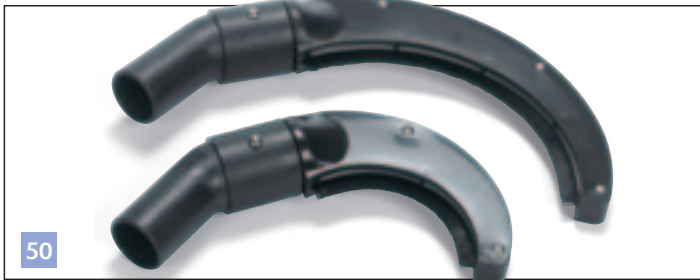

NVA-601918 610mm Stainless Steel Gulper/Scraper Tool

NVA-601919 610mm Boiler/Cevice Tool

NVA-601154 Grooming Brush (Use With 601104 Hose)

NVA-601155 Grooming Pin Comb (Use With 601104 Hose)

49

NVA-601156 Grooming Curry Comb (Use With 601104 Hose)