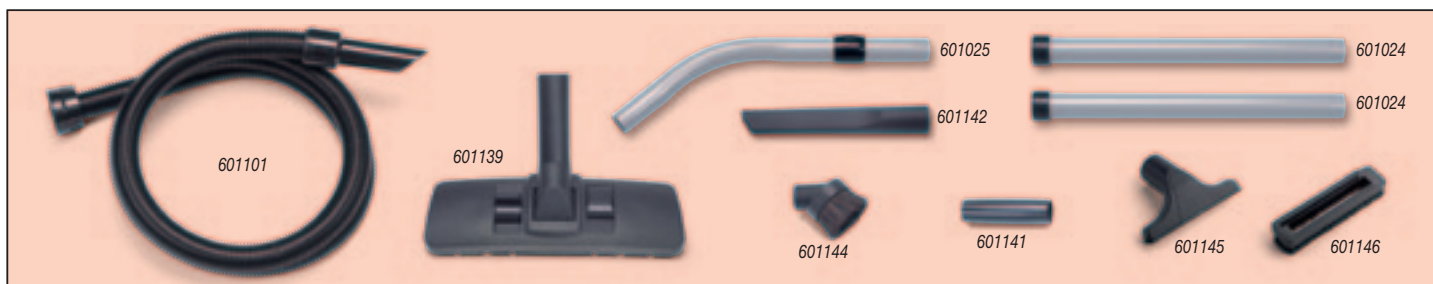

Kit AA1 607444 Full 32mm Aluminium Universal Combo Kit

NVA-601101 2.4m Nuflex Threaded Hose
NVA-601025 Aluminium Tube Bend with Volume Control
NVA-601024 Aluminium Extension Tube (x 2)
NVA-601139 300mm Combination Floor Nozzle
NVA-601141 Double Taper Hose/Tool Adaptor

NVA-601142 240mm Crevice Tool
NVA-601144 65mm Soft Dusting Brush
NVA-601145 150mm Upholstery Nozzle
NVA-601146 150mm Slide on Brush for Upholstery Nozzle