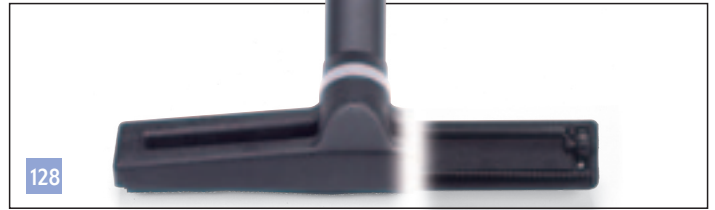

NVC-603431 400mm Widetrack Brush Nozzle

128