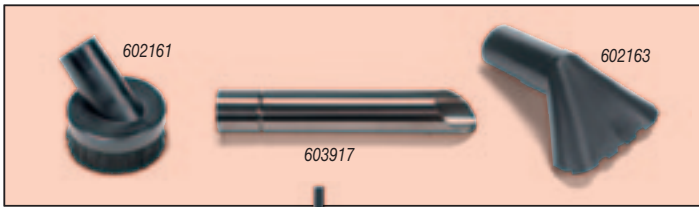

Kit CC1 607371 51mm Additional 3 Piece Accessory Kit

- NVC-603917 305mm Stainless Steel Gulper/Scraper Tool
- NVB-602161 152mm Rubber Brush with Soft Bristles
- NVB-602163 130mm Rubber Gulper Nozzle