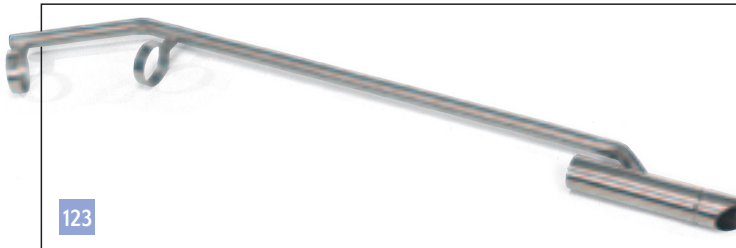

NVB-604023 Replacement Atex Simplex Micro HEPA Cartridge

Cleancare Accessories 51mm

121

- NVC-603101 2.5m Nuflex Threaded Hose
- NVC-603102 3.0m Nuflex Threaded Hose
- NVC-603103 4.0m Nuflex Threaded Hose
- NVC-603104 5.0m Nuflex Threaded Hose
- NVC-603105 6.0m Nuflex Threaded Hose
- NVC-603106 7.0m Nuflex Threaded Hose
- NVC-603107 8.0m Nuflex Threaded Hose

122

- NVC-603110 3.0m Hiloflex Threaded Hose
- NVC-603109 4.0m Hiloflex Threaded Hose
- NVC-603108 5.0m Hiloflex Threaded Hose

123

NVC-603112 Stainless Steel Floor Gulper for Hiloflex Hose

124

NVC-603111 Black Floor Gulper for Hiloflex Hose