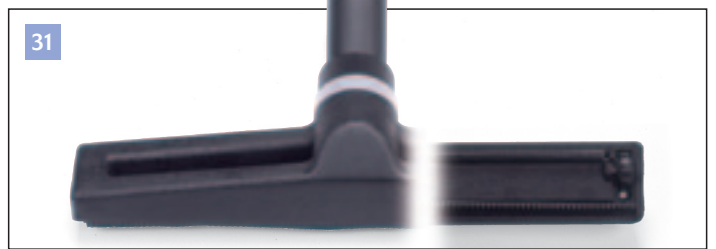

26 NVA-601130 NBP 360mm Dry Brush Nozzle

27 NVA-601171 NWP 360mm Wet Pick Up Nozzle

28 NVA-601122 NBA 360mm Aluminium Dry Brush Nozzle

29 NVA-601123 NWA 360mm Aluminium Wet Pick Up Nozzle

30 NVA-601431 400mm Widetrack Brush Nozzle