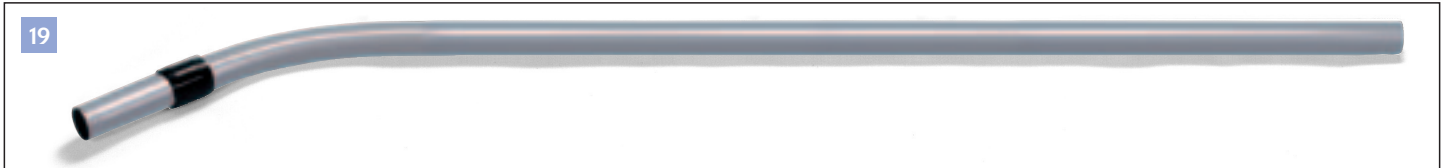

18
NVA-601913 One Piece 1220mm Stainless Steel Wand