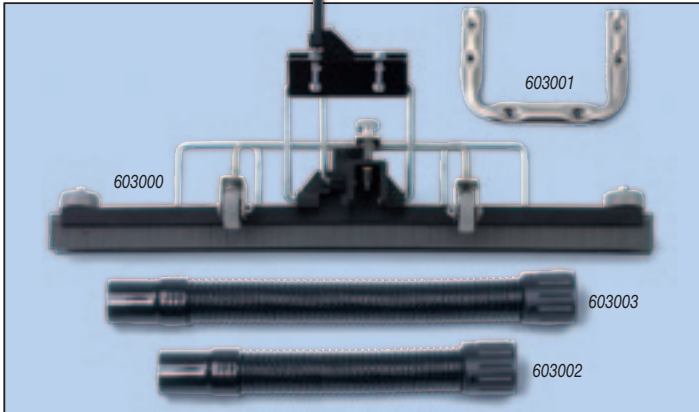

610mm Wet Pick-Up Fixed Floor Kit

Kit CC2 607476 Wet Pick Up Fixed Floor Kit for use with WV 750-2/900-2/1500-2 Series

- NVC-603000 Fixed Floor Tool (Wet)
- NVC-603002 Hose (590mm)

Kit CC3 607576 Wet Pick Up Fixed Floor Kit for use with WVD 2000-2 Series

- NVC-603000 Fixed Floor Tool (Wet)
- NVC-603003 Hose (730mm)

Kit CC3A 607676 Wet Pick Up Fixed Floor Kit For Use With WV 1800-2 Series

- NVC-603000 Fixed Floor Tool (Wet)
- NVC-603003 Hose (730mm)
- NVC-603001 Tool Mounting Bar