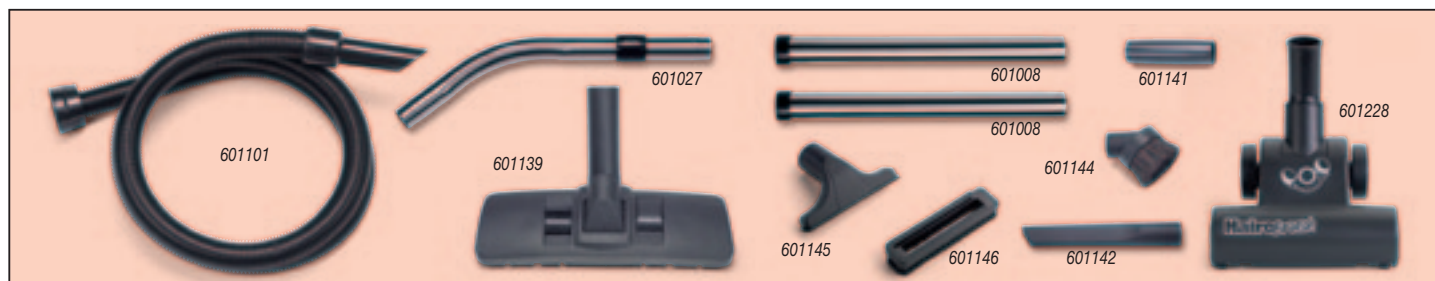

Kit A1 607301 Full 32mm Stainless Steel Universal Combo Kit

- | | | | |
|------------|---|------------|--|
| NVA-601101 | 2.4m Nuflex Threaded Hose | NVA-601142 | 240mm Crevice Tool |
| NVA-601027 | Stainless Steel Tube Bend with Volume Control | NVA-601144 | 65mm Soft Dusting Brush |
| NVA-601008 | Stainless Steel Extension Tube (x 2) | NVA-601145 | 150mm Upholstery Nozzle |
| NVA-601139 | 300mm Combination Floor Nozzle | NVA-601146 | 150mm Slide on Brush for Upholstery Nozzle |
| NVA-601141 | Double Taper Hose/Tool Adaptor | | |