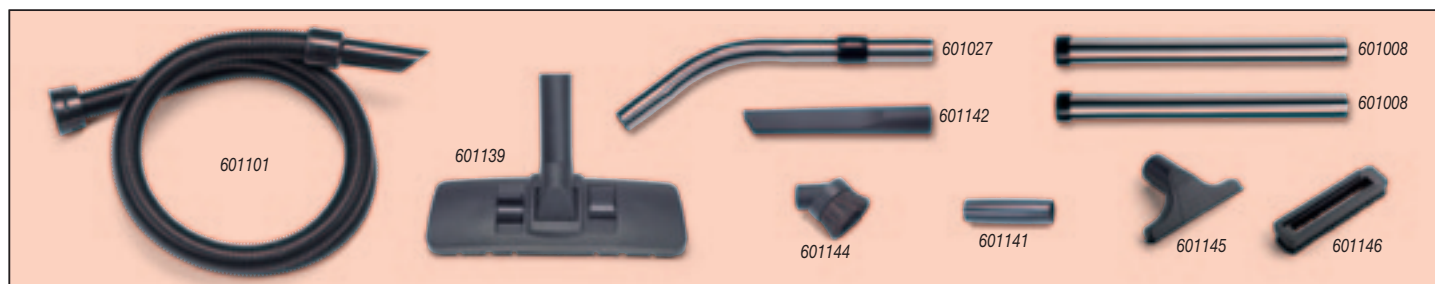

Kit A1 607301 Full 32mm Stainless Steel Universal Combo Kit

- | | | | |
|------------|---|------------|--|
| NVA-601101 | 2.4m Nuflex Threaded Hose | NVA-601142 | 240mm Crevice Tool |
| NVA-601027 | Stainless Steel Tube Bend with Volume Control | NVA-601144 | 65mm Soft Dusting Brush |
| NVA-601008 | Stainless Steel Extension Tube (x 2) | NVA-601145 | 150mm Upholstery Nozzle |
| NVA-601139 | 300mm Combination Floor Nozzle | NVA-601146 | 150mm Slide on Brush for Upholstery Nozzle |
| NVA-601141 | Double Taper Hose/Tool Adaptor | | |