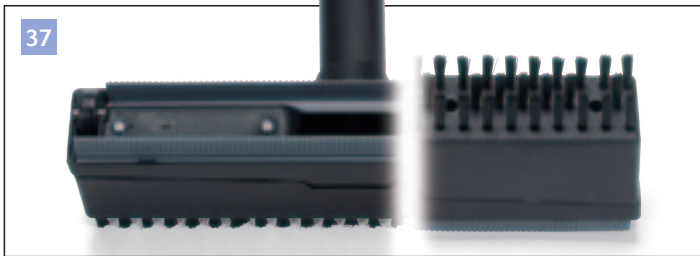

NVA-601332 400mm Widetrack Adjustable Brush/Rubber Nozzle