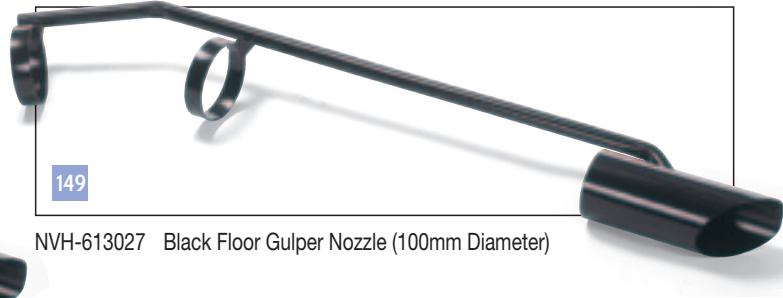

NVH-613001 4.0m General Purpose Hose (100mm Diameter)

149

NVH-613027 Black Floor Gulper Nozzle (100mm Diameter)