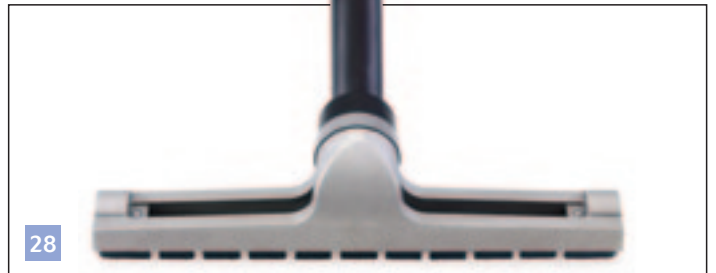

27 NVA-601171 NWP 360mm Wet Pick Up Nozzle