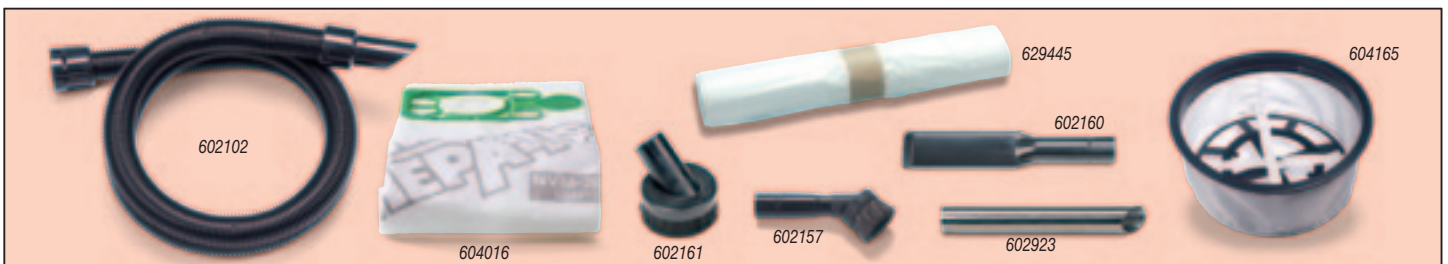

Kit BB18 607348 38mm Basic Inclusive HZQ 350/370 Kit

NVB-602102 2.4M Nuflex Threaded Hose NVB-2B
NVM-604016 10 (NVM-2BH) Hepaflo Dust Bags
NVB-602161 152mm Rubber Brush with Soft Bristles
NVB-602157 65mm Soft Dusting Brush with Hose Adaptor

NVM-629445 Roll of 10 x 120-litre Waste Bags (700mm x 1100mm), White
NVB-602160 305mm ABS Crevice Tool
NVB-602923 305mm Stainless Steel Gulper/Scrapper Tool
NVM-604165 Tritex Filter for 305mm Machine