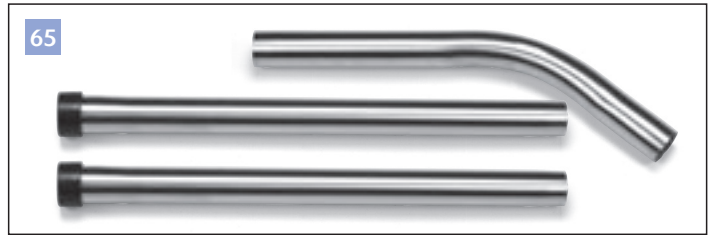

62

NVB-602109 5.0m Double Threaded Grooming Hose

63

NVB-602399 4.0m Cleantec Extraction Hose (HiLo 15 only)

64

NVB-602110 3.0m Hiloflex Threaded Hose

65

NVB-602917 3-Piece Stainless Steel Tube Set