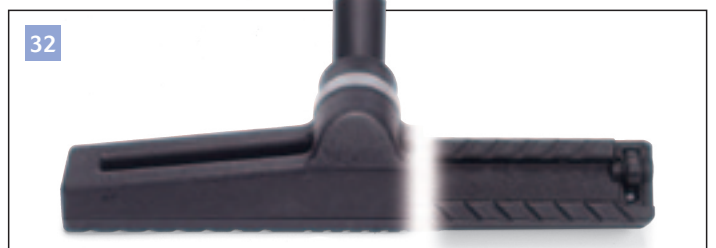

31 NVA-601531 400mm Widetrack Wet Pick Up Nozzle