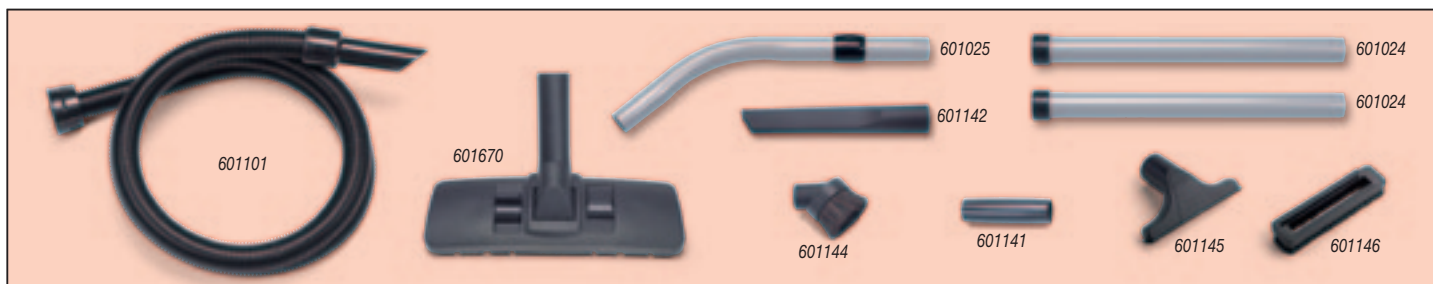

Cleancare Accessory Kits 32mm

Kit E1 607635 Full 32mm Aluminium EcoFlo Combo Kit

NVA-601101 2.4m Nuflex Threaded Hose
NVA-601025 Aluminium Tube Bend with Volume Control
NVA-601024 Aluminium Extension Tube (x 2)
NVA-601670 300mm EcoFlo Combination Floor Nozzle
NVA-601141 Double Taper Hose/Tool Adaptor

NVA-601142 240mm Crevice Tool
NVA-601144 65mm Soft Dusting Brush
NVA-601145 150mm Upholstery Nozzle
NVA-601146 150mm Slide on Brush for Upholstery Nozzle