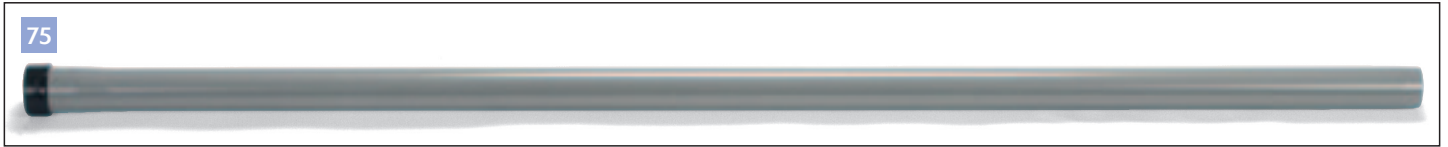

NVB-602918 One Piece 1220mm Stainless Steel Wand