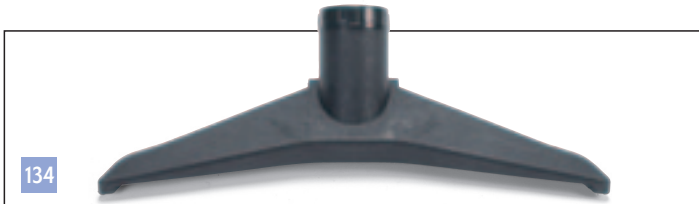

134

135

136

137

138

139

140

141

Dustcare Accessories 51mm

142

143

144