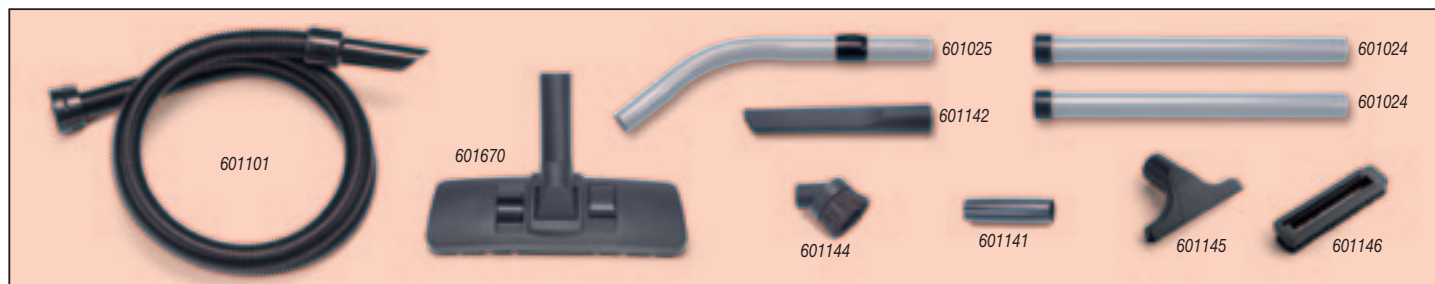

Homecare Accessory Kits 32mm

Kit E1 607635 Full 32mm Aluminium EcoFlo Combo Kit

NVA-601101	2.4m Nuflex Threaded Hose	NVA-601142	240mm Crevice Tool
NVA-601025	Aluminium Tube Bend with Volume Control	NVA-601144	65mm Soft Dusting Brush
NVA-601024	Aluminium Extension Tube (x 2)	NVA-601145	150mm Upholstery Nozzle
NVA-601670	300mm EcoFlo Combination Floor Nozzle	NVA-601146	150mm Slide on Brush for Upholstery Nozzle
NVA-601141	Double Taper Hose/Tool Adaptor