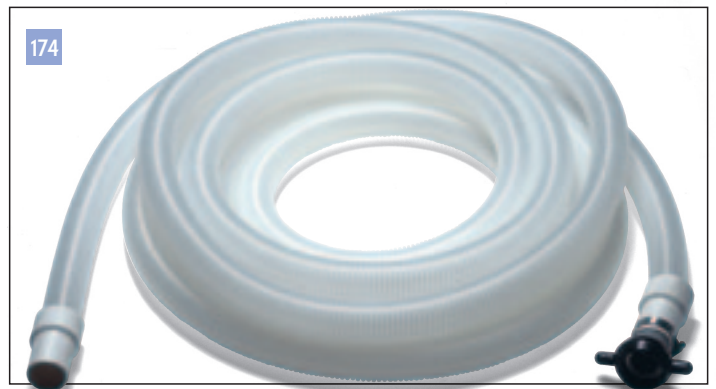

172

NVM-604151 Air Diffuser For Blower Types

173

NVM-604177 Hose Carrier For 305mm NVQ And NQS Types
 NVM-604178 Hose Carrier For 356mm Metal Head Models
 NVM-604179 Hose Carrier For 356mm Structofoam Head Models