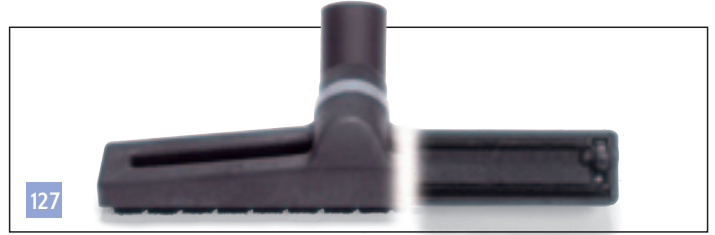

Cleancare Accessories 51mm

121

- NVC-603101 2.5m Nuflex Threaded Hose
- NVC-603102 3.0m Nuflex Threaded Hose
- NVC-603103 4.0m Nuflex Threaded Hose
- NVC-603104 5.0m Nuflex Threaded Hose
- NVC-603105 6.0m Nuflex Threaded Hose
- NVC-603106 7.0m Nuflex Threaded Hose
- NVC-603107 8.0m Nuflex Threaded Hose

122

- NVC-603110 3.0m Hiloflex Threaded Hose
- NVC-603109 4.0m Hiloflex Threaded Hose
- NVC-603108 5.0m Hiloflex Threaded Hose

123

124

125

126

127

128

129

130

131

132

133