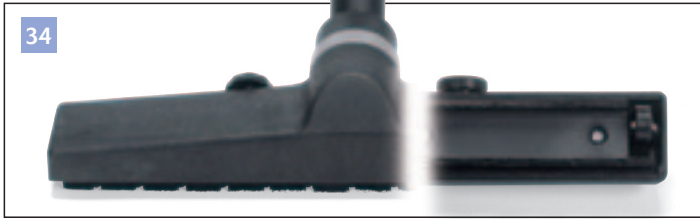

26 NVA-601130 NBP 360mm Dry Brush Nozzle