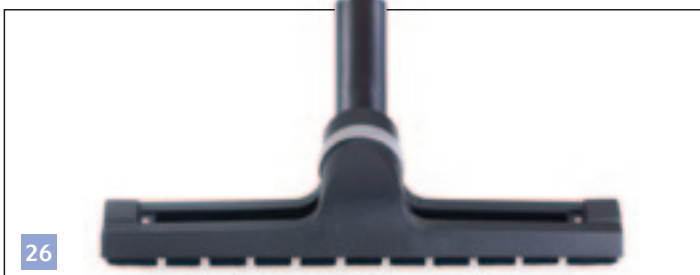

21 NVA-601670 300mm EcoFlo Combination Floor Nozzle

22 NVA-601139 300mm Combination Floor Nozzle

23 NVA-601239 320mm Free Flo' Floor Nozzle

24 NVA-601132 NBP 300mm Dry Brush Nozzle

25 NVA-601271 NWP 300mm Wet Pick Up Nozzle