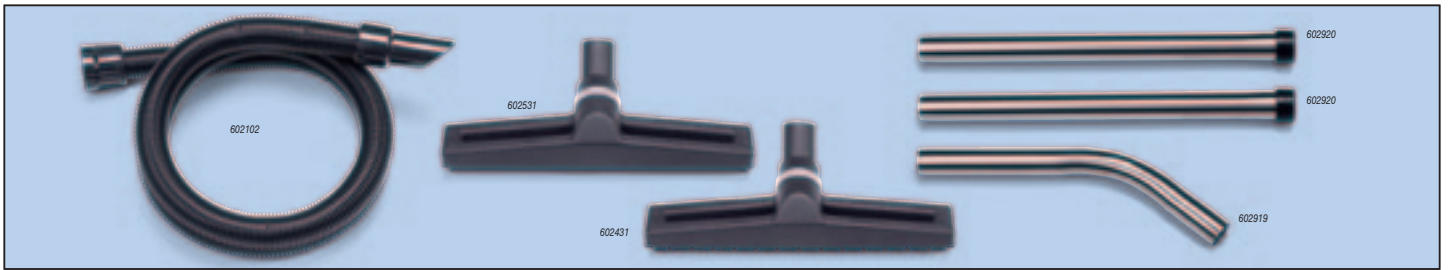

Kit BB8 607338 38mm Multiflo' 400mm Wet or Dry Kit

NVB-602102 2.4M Nuflex Threaded Hose NVB-2B
NVB-602919 Stainless Steel Tube Bend NVB-19B
NVB-602920 Stainless Steel Extension Tube

NVB-602431 400mm Widetrack Brush Nozzle
NVB-602531 400mm Widetrack Wet Pick Up Nozzle