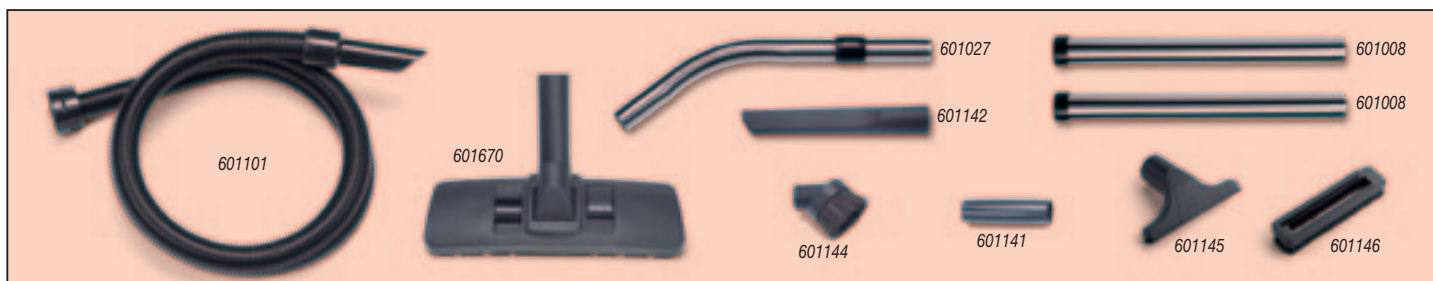

Kit AE1 607636 Full 32mm Stainless Steel EcoFlo Combo Kit

NVA-601101 2.4m Nuflex Threaded Hose
NVA-601027 Stainless Steel Tube Bend with Volume Control
NVA-601008 Stainless Steel Extension Tube (2 off)
NVA-601670 300mm EcoFlo Combination Floor Nozzle
NVA-601141 Double Taper Hose/Tool Adaptor

NVA-601142 240mm Crevice Tool
NVA-601144 65mm Soft Dusting Brush
NVA-601145 150mm Upholstery Nozzle
NVA-601146 150mm Slide on Brush for Upholstery Nozzle