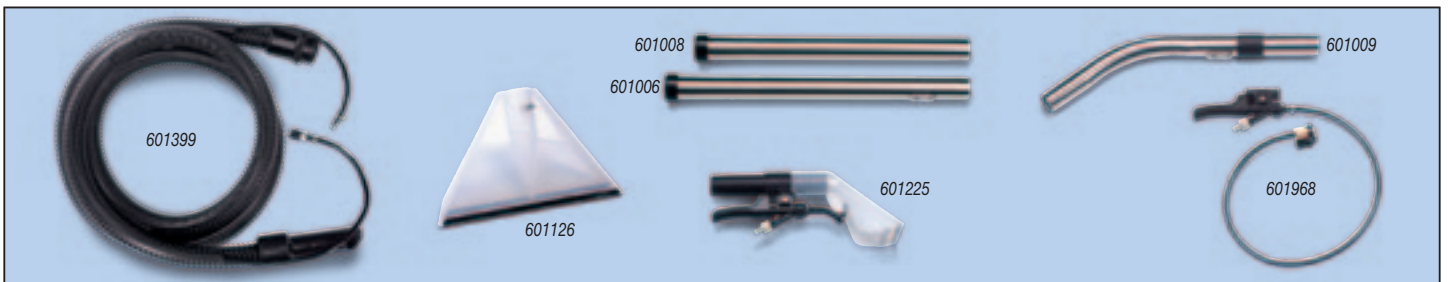

Kit A40A 607147 32mm Stainless Steel Extraction Kit

NVA-601399	4.0m Cleantec Extraction Hose	NVA-601126	275mm Fishtail Extraction Nozzle
NVA-601009	Stainless Steel Extraction Trigger Bend Tube	NVA-601225	100mm Upholstery Extraction Nozzle
NVA-601006	Stainless Steel Lower Nozzle Extraction Tube	NVA-601968	Cleantec Trigger Valve and Spray Tube
NVA-601008	Stainless Steel Extension Tube