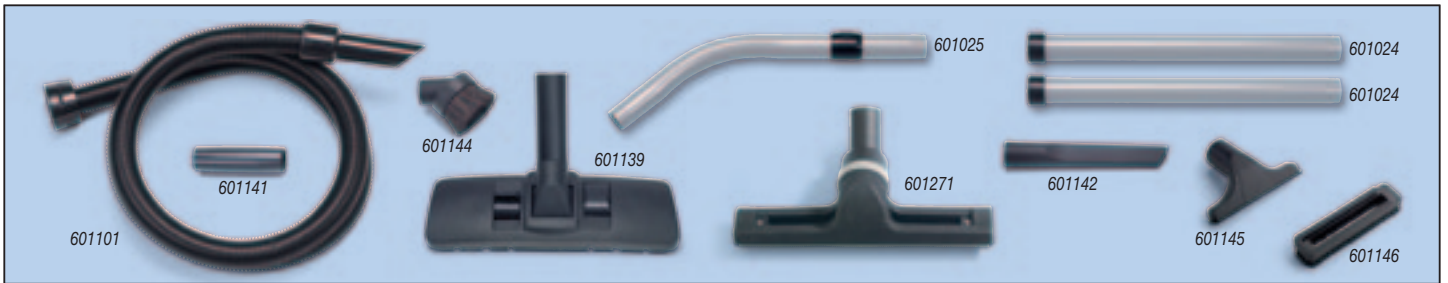

Kit A21A 607221 Full 32mm Aluminium Wet and Dry Kit

NVA-601101	2.4m Nuflex Threaded Hose	NVA-601141	Double Taper Hose/Tool Adaptor
NVA-601025	Aluminium Tube Bend with Volume Control	NVA-601142	240mm Crevice Tool
NVA-601024	Aluminium Extension Tube (2 off)	NVA-601144	65mm Soft Dusting Brush
NVA-601139	300mm Combination Floor Nozzle	NVA-601145	150mm Upholstery Nozzle
NVA-601271	NWP 300mm Wet Pick Up Nozzle	NVA-601146	150mm Slide on Brush for Upholstery Nozzle