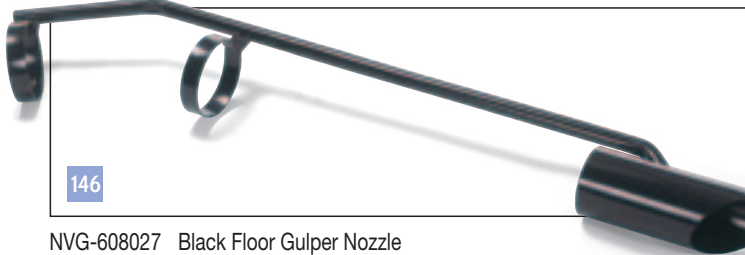

Cleancare Accessories 76mm

145

NVG-608001 3.0m Hiloflex Hose 76mm Diameter

146

NVG-608027 Black Floor Gulper Nozzle

147

NVG-608015 50mm Adaptor For 76mm Systems

Cleancare Accessories 100mm