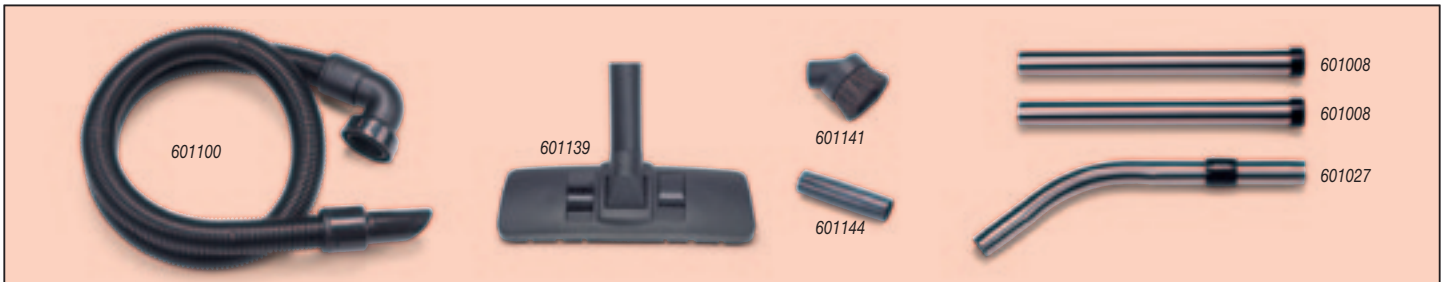

Kit A30A 607817 32mm Stainless Steel RSV Kit

NVA-601100	1.5m Nuflex RSV Threaded Hose	NVA-601139	300mm Combination Floor Nozzle
NVA-601027	Stainless Steel Tube Bend with Volume Control	NVA-601141	Double Taper Hose/Tool Adaptor
NVA-601008	Stainless Steel Extension Tube	NVA-601144	65mm Soft Dusting Brush